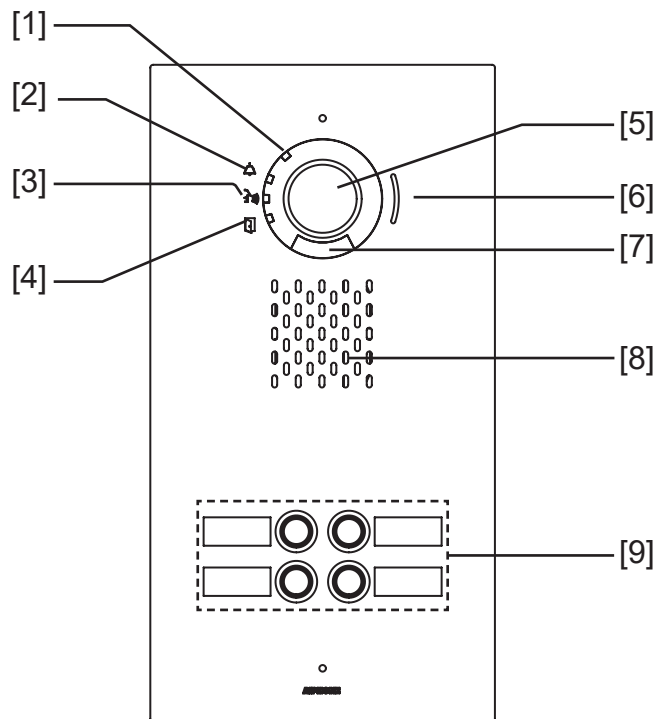

IX-DVF-4A

IP Video Door Station with 4 Call Buttons for the IX Series

FEATURE CALL-OUT:

FEATURE CALL-OUT DEFINITIONS

- [1] Status indicator (orange/blue)
- [2] Call indicator (green)
- [3] Communication indicator (orange)
- [4] Door release indicator (green)
- [5] Camera
- [6] Microphone
- [7] LED for night illumination
- [8] Speaker
- [9] Call buttons with labels

SPECIFICATIONS

- **Power Source:** PoE (IEEE 802.3af class 0) or 24V DC (PS-2420UL)
- **Power Draw:** 5.28W
- **Camera:** 1/3" CMOS 1.23 megapixel
- **Min. illumination:** 5 lux
- **Audio Codec:** G.711 (μ -law, A law), G.722
- **Video Codec:** H.264/AVC, motion JPEG
- **Protocols:** IPv4, IPv6, TCP, UDP, SIP, HTTP, HTTPS, RTSP, RTP, RTCP, IGMP, MLD, SMTP, SFTP, DHCP, NTP, DNS
- **Port Security:** IEEE 802.1X
- **Operating Temp:** -40° ~ 140°F (-40° ~ 60°C)
- **Protection:** IP65, IK08
- **Dimensions:** 13-11/16" H x 7-3/16" W